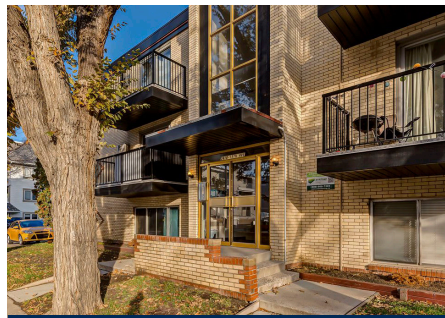

LANEY LODGE

2410 15th Ave
Regina, SK S4P 1A4

RESIDENTIAL UNITS: 12
BUILDING COUNT: 1