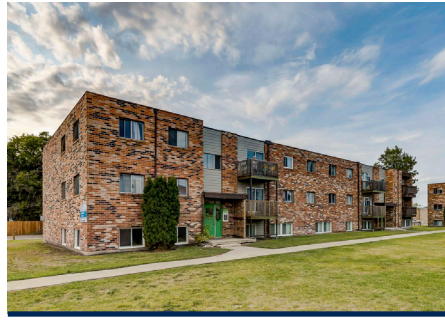

PRINCE ANDREW APARTMENTS

363 Northview Rd
Yorkton, SK S3N 2X6

RESIDENTIAL UNITS: 19
BUILDING COUNT: 1

PRINCE CHARLES APARTMENTS

18 Allanbrooke Dr
Yorkton, SK S3N 2J7

RESIDENTIAL UNITS: 19
BUILDING COUNT: 1