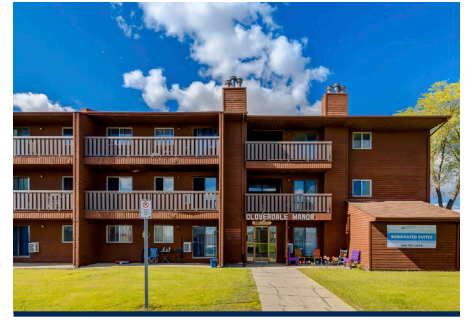

CLOVERDALE

321 Fietz St
Yorkton, SK S3N 3P6

RESIDENTIAL UNITS: 48
BUILDING COUNT: 2