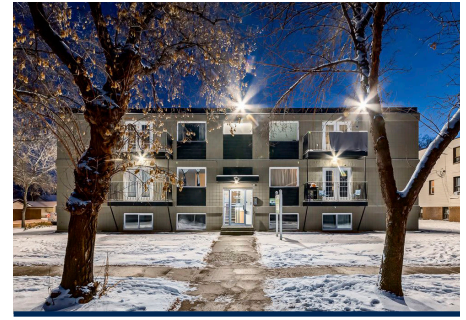

TERRACE APARTMENTS

295 12th St East
Prince Albert, SK S6V 1B9

RESIDENTIAL UNITS: 12
BUILDING COUNT: 1