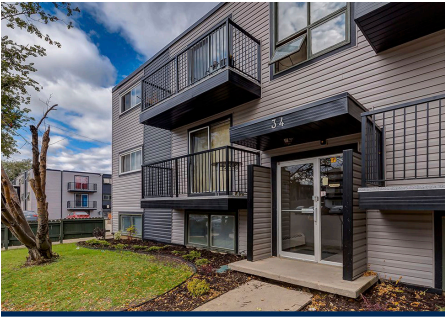

ERICA LOUISE MANOR

74 Dumont Cr
Saskatoon, SK S7J 2G9

RESIDENTIAL UNITS: 18
BUILDING COUNT: 1

GENEVA APARTMENTS

34 Central Pl
Saskatoon, SK S7N 2S2

RESIDENTIAL UNITS: 108
BUILDING COUNT: 5

GRENADA APARTMENTS