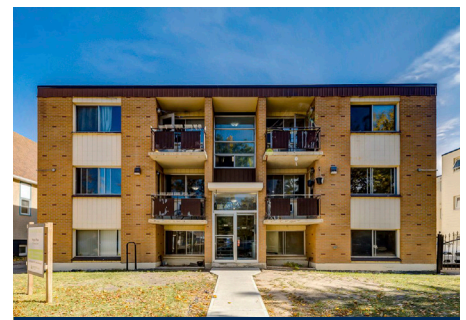

ANGUS PLACE

2115 Angus St
Regina, SK S4T 2A1

RESIDENTIAL UNITS: 12
BUILDING COUNT: 1