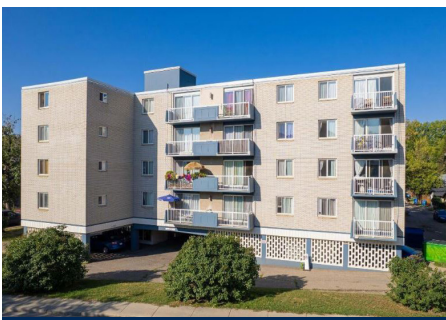

FOREST HILLS

2010 Hope St SW
Calgary, AB T2S 2H1

RESIDENTIAL UNITS: 29
BUILDING COUNT: 1

GLENGROVE MANOR

25 Glengrove Close SW
Calgary, AB T3E 6R6

RESIDENTIAL UNITS: 120
BUILDING COUNT: 2

GLENMORE ESTATES

2120 Southland Dr SW
Calgary, AB T2V 4W3

RESIDENTIAL UNITS: 193
BUILDING COUNT: 5

GLENMORE GARDENS

2105 - 90 Ave SW
Calgary, AB T2V 0X5

RESIDENTIAL UNITS: 164
BUILDING COUNT: 13

GLENMORE GARDENS TOWNHOMES

2105 - 90 Ave SW
Calgary, AB T2V 0X5

RESIDENTIAL UNITS: 164
BUILDING COUNT: 1

GLENMORE HEIGHTS

700 - 67 Ave SW
Calgary, AB T2V 2H3

RESIDENTIAL UNITS: 246
BUILDING COUNT: 2

GRANVILLE HOUSE

510 21 Ave SW
Calgary, AB T2S 0H1

RESIDENTIAL UNITS: 59
BUILDING COUNT: 1

GREENLAND TOWNHOMES

401 Grier Ave NE
Calgary, AB T2K 5S7

RESIDENTIAL UNITS: 80
BUILDING COUNT: 10

HARVARD TOWERS

606 23 Ave SW
Calgary, AB T2S 0J7

RESIDENTIAL UNITS: 32
BUILDING COUNT: 1

HAYS FARM

8948 Elbow Dr SW
Calgary, AB T2V 0H9

RESIDENTIAL UNITS: 228
BUILDING COUNT: 4