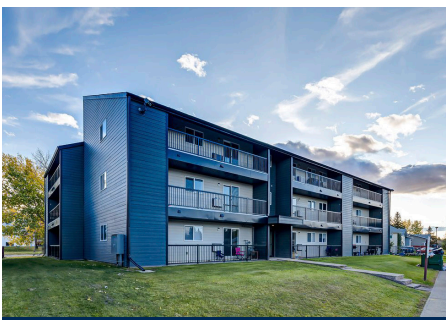

HERITAGE PLACE

1440 28 St
Prince Albert, SK S3V 6Z5

RESIDENTIAL UNITS: 20
BUILDING COUNT: 1

MANVILLE BAY

1602, 1604, 1606, 1608, 1610 Manville Bay
Prince Albert, SK S6V 6N7

RESIDENTIAL UNITS: 30
BUILDING COUNT: 5