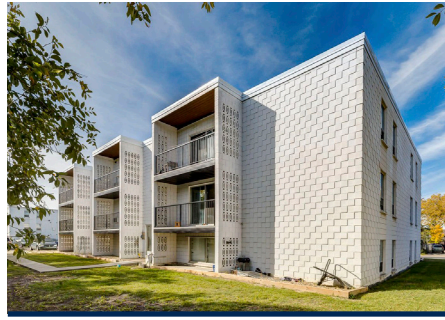

CASABLANCA APARTMENTS

4303 Rae St
Regina, SK S4S 3A6

RESIDENTIAL UNITS: 18
BUILDING COUNT: 1