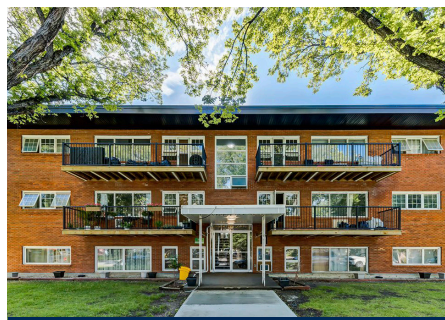

FORSTER LODGE

34 Spence St
Regina, SK S4S 4H4

RESIDENTIAL UNITS: 24
BUILDING COUNT: 1