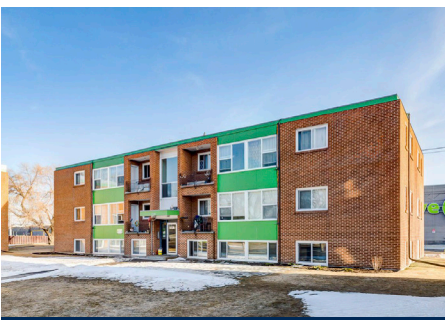

RESIDENTIAL UNITS: 96
BUILDING COUNT: 6

LADY SMITH APARTMENTS

202 Ave V S
Saskatoon, SK S7M 3E3

RESIDENTIAL UNITS: 12
BUILDING COUNT: 1

LAKWOOD MANOR

431 Wollaston Cr
Saskatoon, SK S7J 4G9

RESIDENTIAL UNITS: 120
BUILDING COUNT: 2