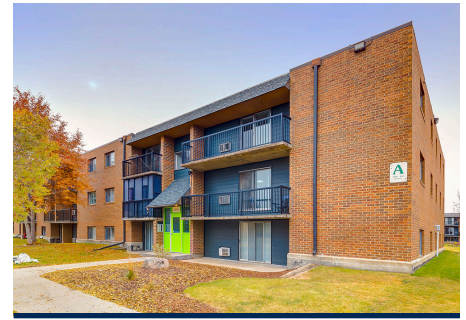

4408A 32nd St
Lloydminster, SK S9V 1S5

RESIDENTIAL UNITS: 60
BUILDING COUNT: 2

EASTGATE MANOR

4909 - 45 Ave
Lloydminster, SK S9V 1R4

RESIDENTIAL UNITS: 76
BUILDING COUNT: 1

REGAL COURT

4506 45 Ave (Building A)
Lloydminster, SK S9V 0W9