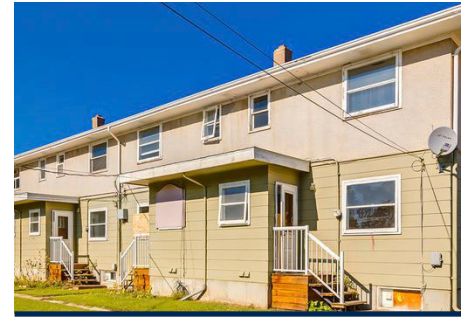

RESIDENTIAL UNITS: 4
BUILDING COUNT: 1

KATHERINE MANOR

5115 52 Ave
Wetaskiwin, AB T9A 0X2

RESIDENTIAL UNITS: 16
BUILDING COUNT: 1

KILLARNEY GARDENS

5301-5303 49 Ave
Wetaskiwin, AB T9A 0R2

RESIDENTIAL UNITS: 16
BUILDING COUNT: 4