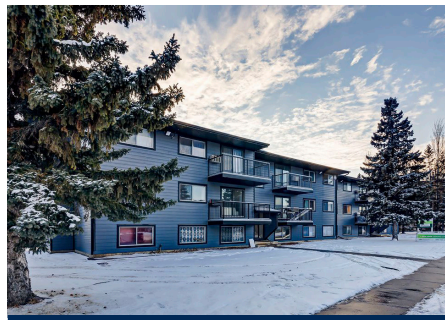

WESTWOOD APARTMENTS

633 28th St W
Prince Albert, SK S6V 6K5

RESIDENTIAL UNITS: 48
BUILDING COUNT: 2