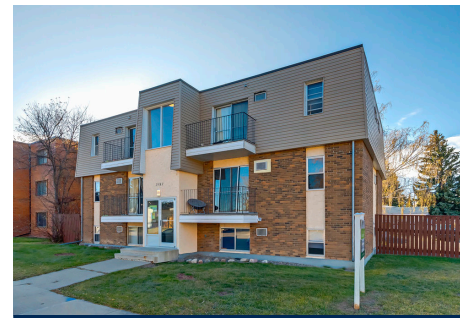

KOSMO APARTMENTS

2127 Palm Rd South
Lethbridge, AB T1K 3N1

RESIDENTIAL UNITS: 12
BUILDING COUNT: 1