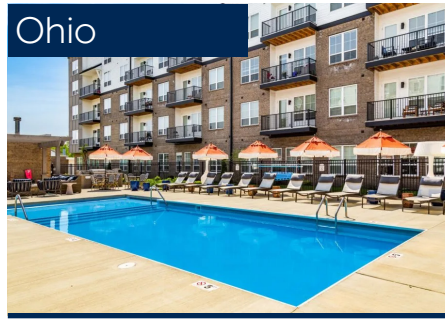

RESIDENTIAL UNITS: 314
BUILDING COUNT: 10

Nebraska

THE VUE

2882 Comstock Plz
Bellevue, NE 68123

RESIDENTIAL UNITS: 330
BUILDING COUNT: 15

LAKEVIEW PARK

510 Surfside Drive
Lincoln, NE 68528

RESIDENTIAL UNITS: 236
BUILDING COUNT: 7