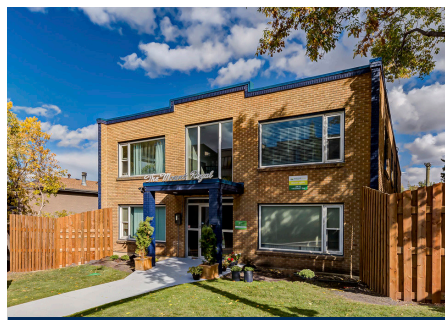

THE MOUNT ROYAL

2416 - 14 St SW
Calgary, AB T2T 3T6

RESIDENTIAL UNITS: 12
BUILDING COUNT: 1