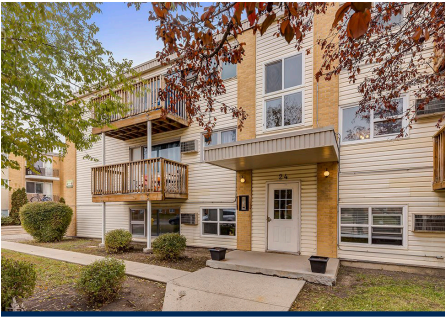

LOCKHART MANOR

24 Froom Cr
Regina, SK S4N 0T9

RESIDENTIAL UNITS: 18
BUILDING COUNT: 1